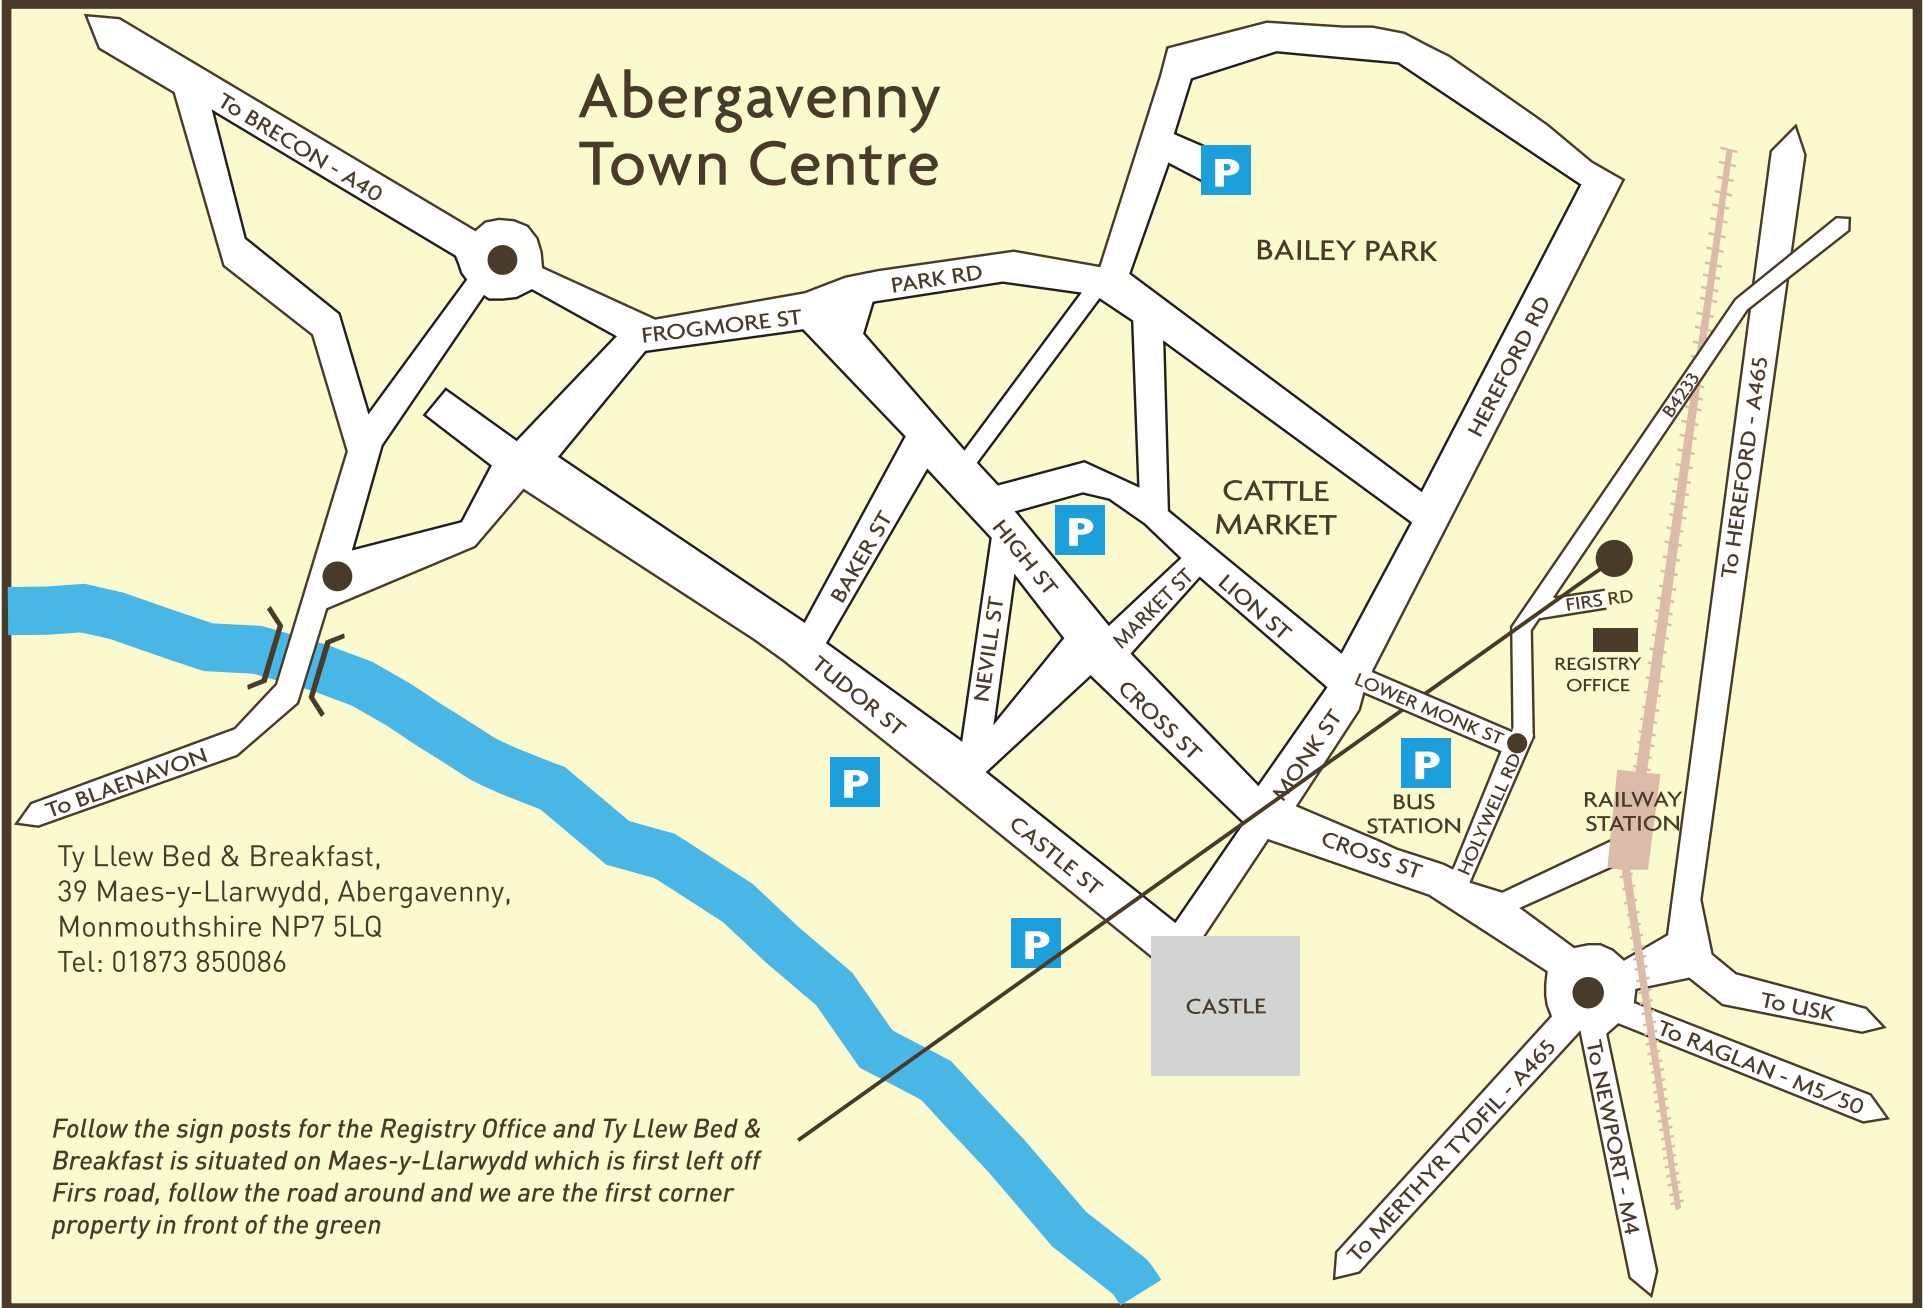

# Abergavenny Town Centre

Ty Llew Bed & Breakfast,  
39 Maes-y-Llarwydd, Abergavenny,  
Monmouthshire NP7 5LQ  
Tel: 01873 850086

*Follow the sign posts for the Registry Office and Ty Llew Bed & Breakfast is situated on Maes-y-Llarwydd which is first left off Firs road, follow the road around and we are the first corner property in front of the green*